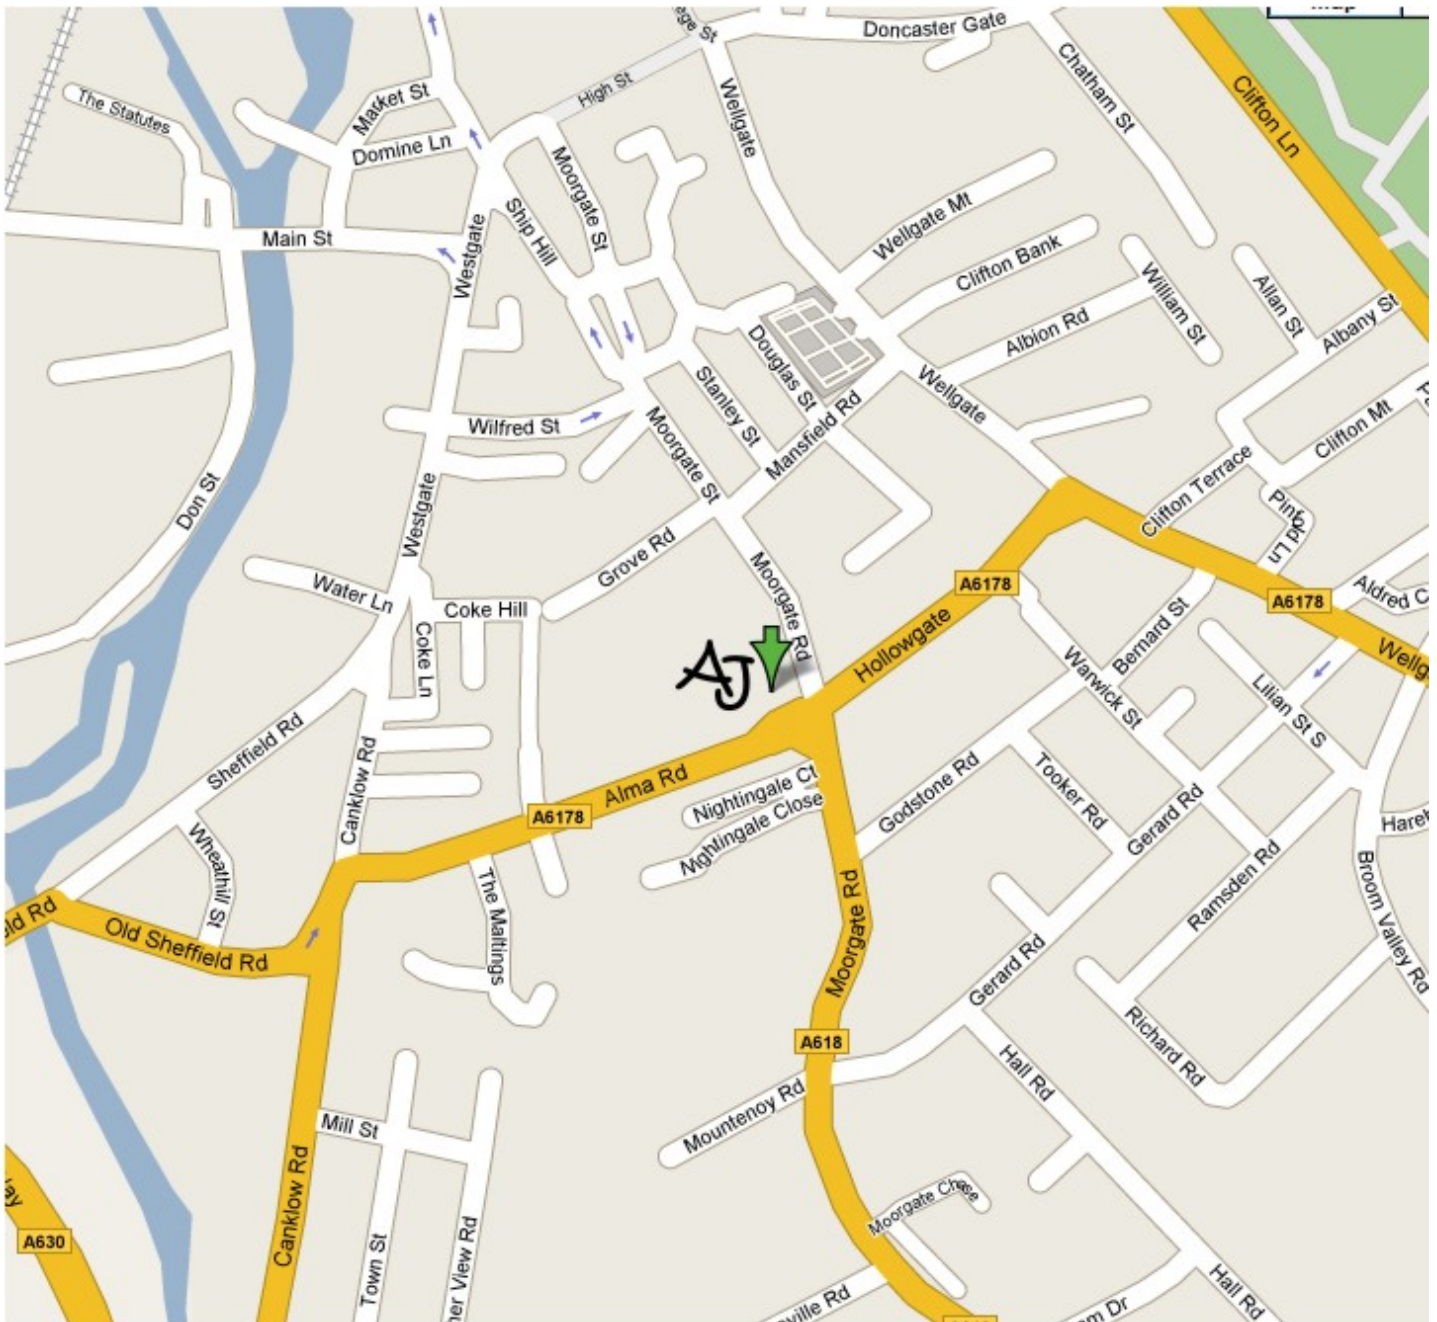

AJ Training

Moorgate Crofts Business Centre
Alma Road
Rotherham
S60 2DH

Tel: 0845 0941161
Email: info@ajtraining.net